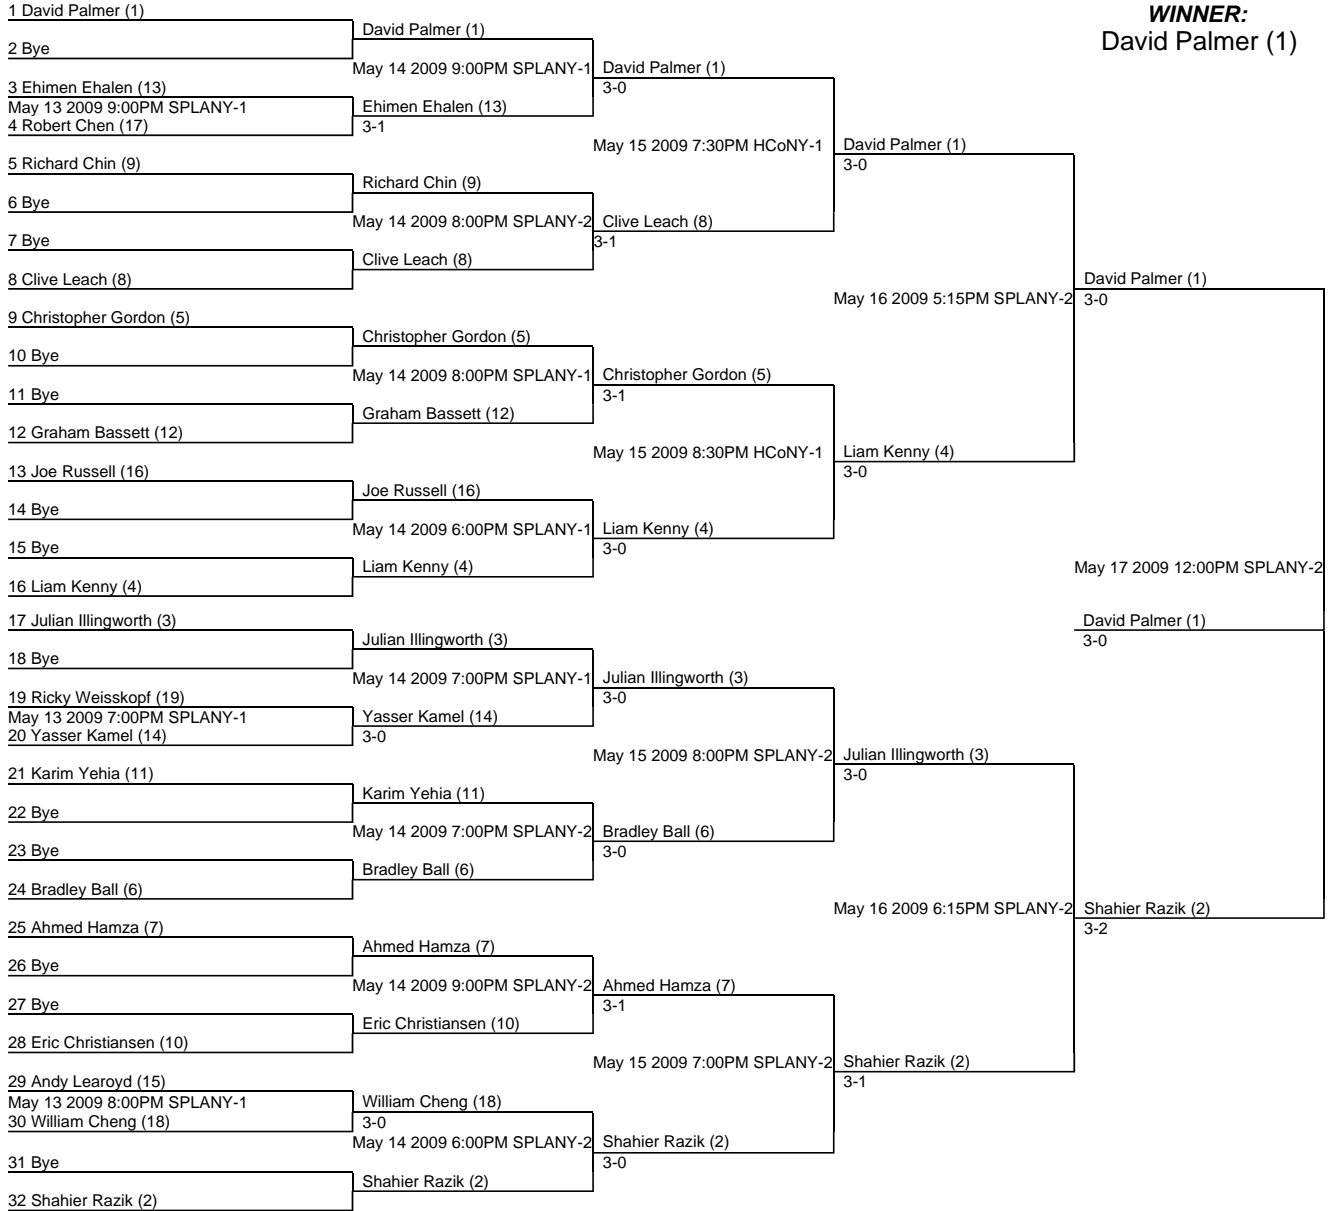

The 2009 Hyder Trophy -- M Pro - Main

ROUND OF 32

ROUND OF 16

QUARTERS

SEMIS

FINALS

Venues	
SHORT NAME	FULL NAME
HCoNY	Harvard Club of New York
PCoNY	Princeton Club of New York
SPLANY	Sports Club/LA - NY
YCoNYC	Yale Club of New York City